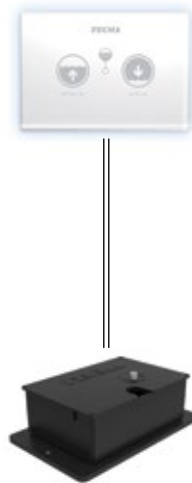

TECMA CONTROL PANELS

One button

Standard

Standard control panel all-in-one.

Multiframe

Compatible with all commercial bezels: **B-Ticino, Vimar, Gewiss, ABB, AVE.**

Argent

Elegant metal pushbutton.

Note: all measure are in mm

STANDARD - Standard control panel all-in-one.

Frame color: ● black ○ white
Panel color: ● gray **Optional:** ○ white ● cream

Note: compatible with Tecma pneumatic sensor or other N.A. switch type sensor.

MULTIFRAME - Control panel compatible with all commercial bezels.

Frame color: ○ white **Panel color:** ● gray

ARGENT - Elegant metal push button.

Color: ● gray

TOUCH - Ultimate hi-tech glass touch panel.

Color: ● black ○ white

Note: compatible with Tecma pneumatic sensor or other N.A. switch type sensor.

PREMIUM - Patented silicon pad control panel with software.

Frame and panel color: ○ white

PREMIUM TOUCH - Ultimate patented hi-tech glass touch panel with software.