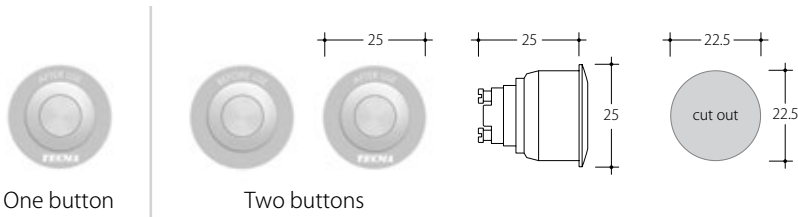

Note: all measure are in mm

STANDARD - Standard control panel all-in-one.

Frame color: ● black ○ white
Panel color: ● gray **Optional:** ○ white ● cream

Note: compatible with Tecma pneumatic sensor or other N.A. switch type sensor.

MULTIFRAME - Control panel compatible with all commercial bezels.

Frame color: ○ white **Panel color:** ● gray

ARGENT - Elegant metal push button.

Color: ● gray

TOUCH - Ultimate hi-tech glass touch panel.