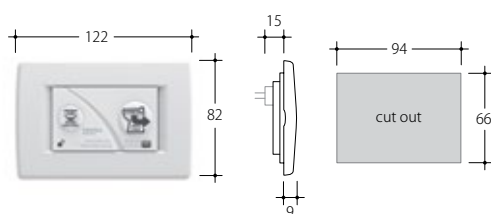

PREMIUM - Patented silicon pad control panel with software.

Frame and panel color: ○ white

PREMIUM TOUCH - Ultimate patented hi-tech glass touch panel with software.

* See Touch technical drawing