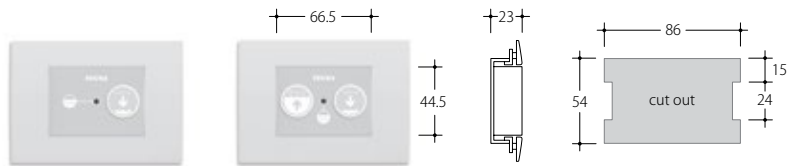

Note: all measure are in mm

STANDARD - Standard control panel all-in-one.

Frame color: ● black ○ white
Panel color: ● gray **Optional:** ○ white ● cream

Note: compatible with Tecma pneumatic sensor or other N.A. switch type sensor.

MULTIFRAME - Control panel compatible with all commercial bezels.

Frame color: ○ white **Panel color:** ● gray

ARGENT - Elegant metal push button.

Color: ● gray

TOUCH - Ultimate hi-tech glass touch panel.