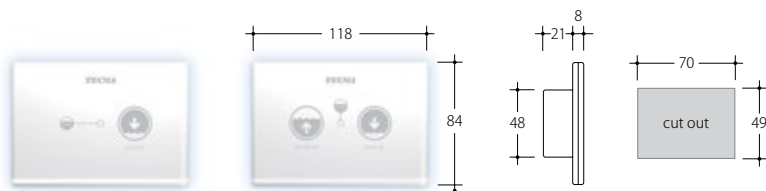

Note: all measure are in mm

STANDARD - Standard control panel all-in-one.

Frame color: ● black ○ white
Panel color: ● gray **Optional:** ○ white ● cream

Note: compatible with Tecma pneumatic sensor or other N.A. switch type sensor.

MULTIFRAME - Control panel compatible with all commercial bezels.

Frame color: ○ white **Panel color:** ● gray

ARGENT - Elegant metal push button.

Color: ● gray

TOUCH - Ultimate hi-tech glass touch panel.

Color: ● black ○ white

Note: compatible with Tecma pneumatic sensor or other N.A. switch type sensor.

PREMIUM - Patented silicon pad control panel with software.

Frame and panel color: ○ white

PREMIUM TOUCH - Ultimate patented hi-tech glass touch panel with software.