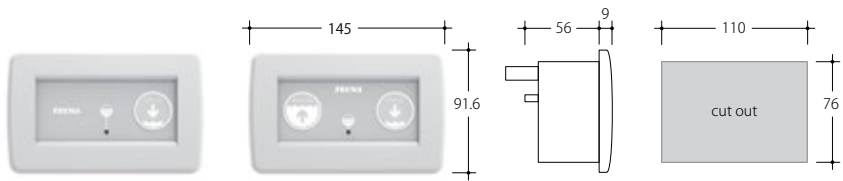

Elegant metal pushbutton.

Touch

Ultimate hi-tech glass touch panel.

Smart flush technology

Premium

Patented silicon pad control panel with software.

Premium Touch

Ultimate patented hi-tech glass touch panel with software.

Note: all measure are in mm

STANDARD - Standard control panel all-in-one.

Frame color: ● black ○ white
Panel color: ● gray **Optional:** ○ white ● cream

Note: compatible with Tecma pneumatic sensor or other N.A. switch type sensor.