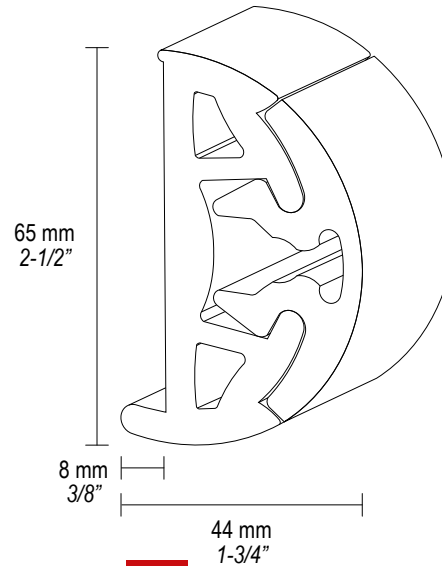

mino

engineered by Rezzonico Massimo
made by Tessilmare

For installation on
flat surfaces

For installation with
deck joint

WITHOUT LIP
SENZA DENTINO

 **BINO 40**

 **BINO 65**

 **BINO 90**

WITH LIP
CON DENTINO

 **BINO 40**

 **BINO 65**

 **BINO 90**