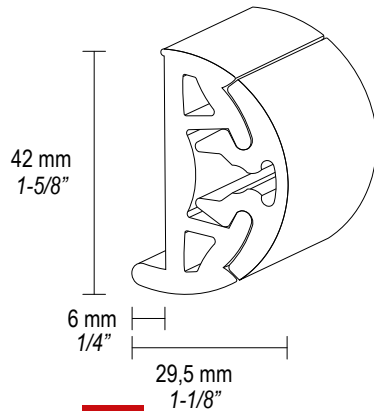

mino

engineered by Rezzonico Massimo
made by Tessilmare

For installation on
flat surfaces

For installation with
deck joint

WITHOUT LIP
SENZA DENTINO

 **BINO 40**

 **BINO 65**

 **BINO 90**

WITH LIP
CON DENTINO

 **BINO 40**

 **BINO 65**

 **BINO 90**