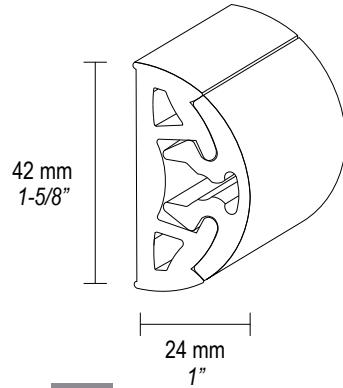

mino

engineered by Rezzonico Massimo
made by Tessilmare

For installation on
flat surfaces

For installation with
deck joint

WITHOUT LIP
SENZA DENTINO

 **BINO 40**

 **BINO 65**

 **BINO 90**

WITH LIP
CON DENTINO

 **BINO 40**

 **BINO 65**

 **BINO 90**