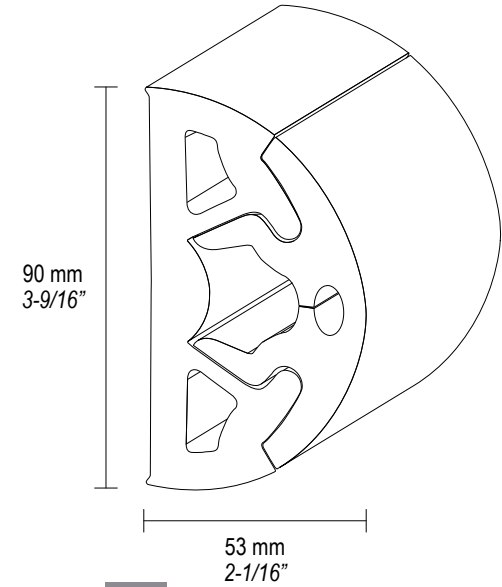

mino

engineered by Rezzonico Massimo
made by Tessilmare

For installation on
flat surfaces

For installation with
deck joint

WITHOUT LIP
SENZA DENTINO

 **BINO 40**

 **BINO 65**

 **BINO 90**

WITH LIP
CON DENTINO

 **BINO 40**

 **BINO 65**

 **BINO 90**