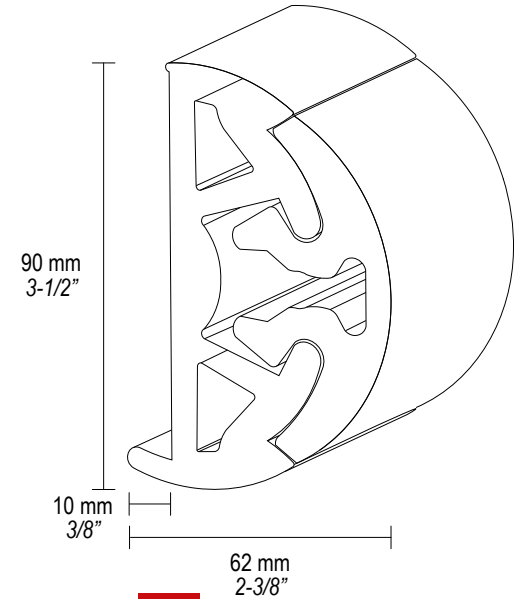

mino

engineered by Rezzonico Massimo
made by Tessilmare

For installation on
flat surfaces

For installation with
deck joint

WITHOUT LIP
SENZA DENTINO

 **BINO 40**

 **BINO 65**

 **BINO 90**

WITH LIP
CON DENTINO

 **BINO 40**

 **BINO 65**

 **BINO 90**