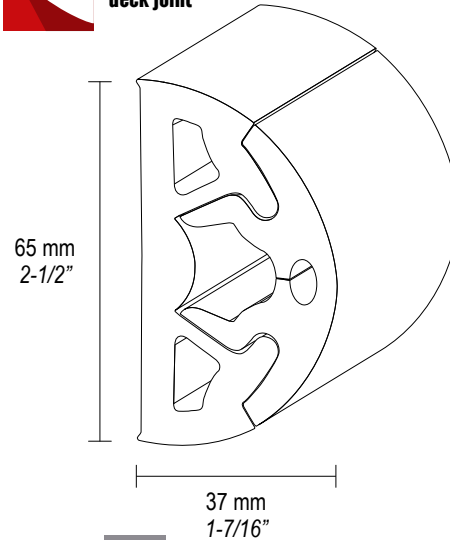

mino

engineered by Rezzonico Massimo
made by Tessilmare

For installation on
flat surfaces

For installation with
deck joint

WITHOUT LIP
SENZA DENTINO

 **BINO 40**

 **BINO 65**

 **BINO 90**

WITH LIP
CON DENTINO

 **BINO 40**

 **BINO 65**

 **BINO 90**