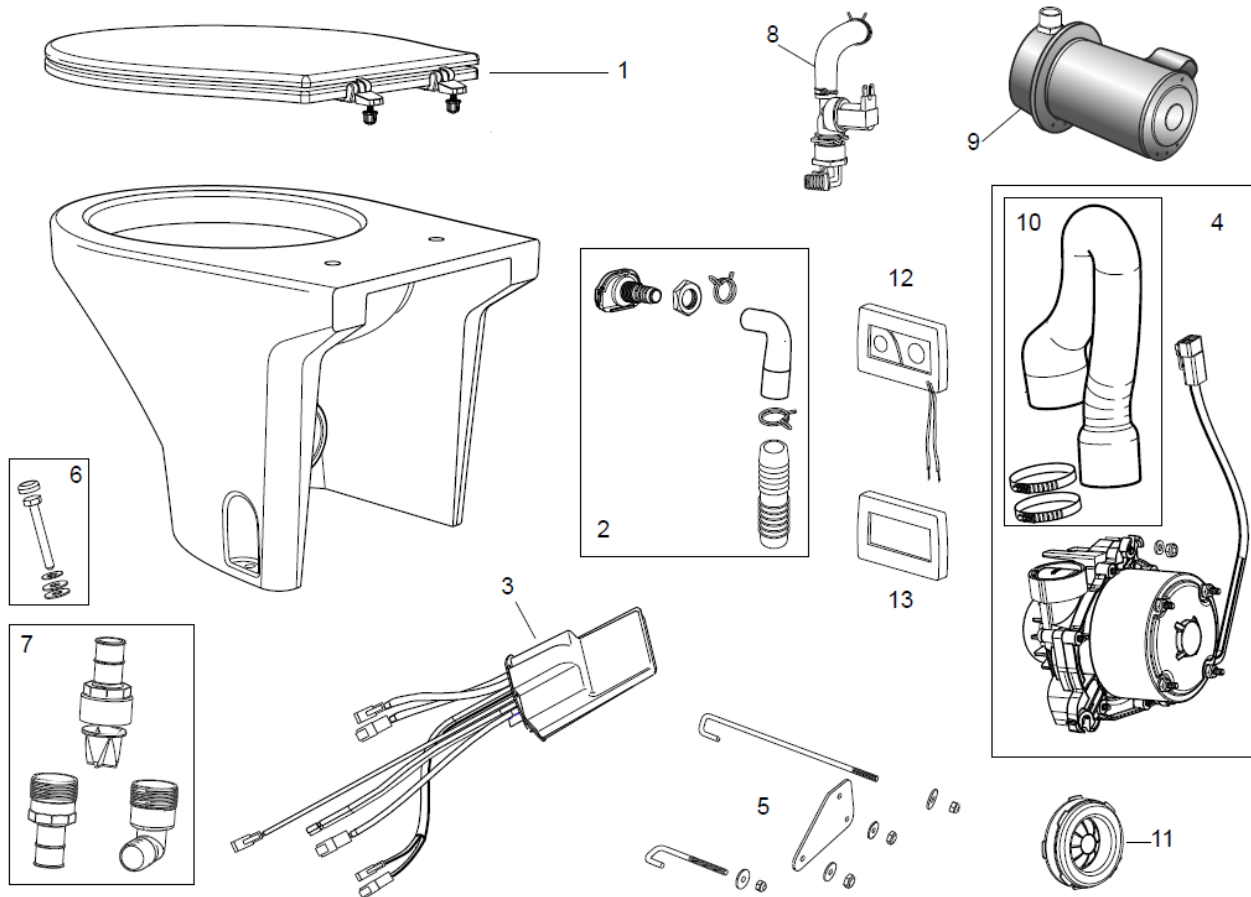

\$remote_size = \$temp_content['Directory Size'];

SPARE PARTS LIST COMPACT LINE

1. COMPASS PREMIUM PLUS

No./	Description
1	Seat & Cover
2	Inlet Nozzle Kit
3	Controller Premium
4	Motor Pump kit (S)
5	J-Bolt kit
6	Floor Mount Hardware
7	Lower Discharge Check Valve (Double Duck Bill)
8	Invensys Solenoid 12V/ 24V
9	Raw Water Pump 12V/24V
10	Short Discharge Tube Kit
11	Grommet
12	Wall Switch Kit
13	Wall Switch Kit