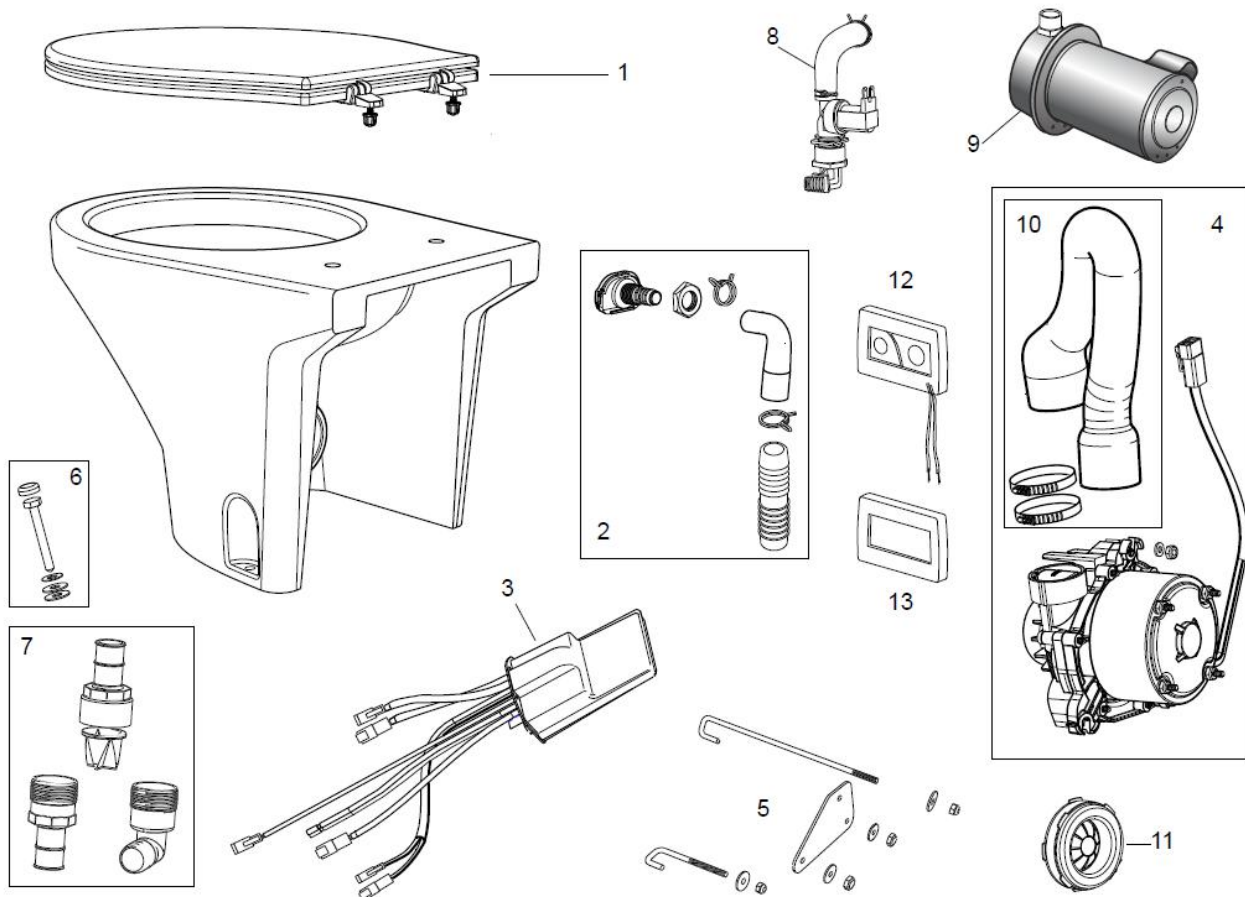

SPARE PARTS LIST COMPACT LINE

1. COMPASS PREMIUM PLUS

No./	Description
1	Seat & Cover
2	Inlet Nozzle Kit
3	Controller Premium
4	Motor Pump kit (S)
5	J-Bolt kit
6	Floor Mount Hardware
7	Lower Discharge Check Valve (Double Duck Bill)
8	Invensys Solenoid 12V/ 24V
9	Raw Water Pump 12V/24V
10	Short Discharge Tube Kit
11	Grommet
12	Wall Switch Kit
13	Wall Switch Kit